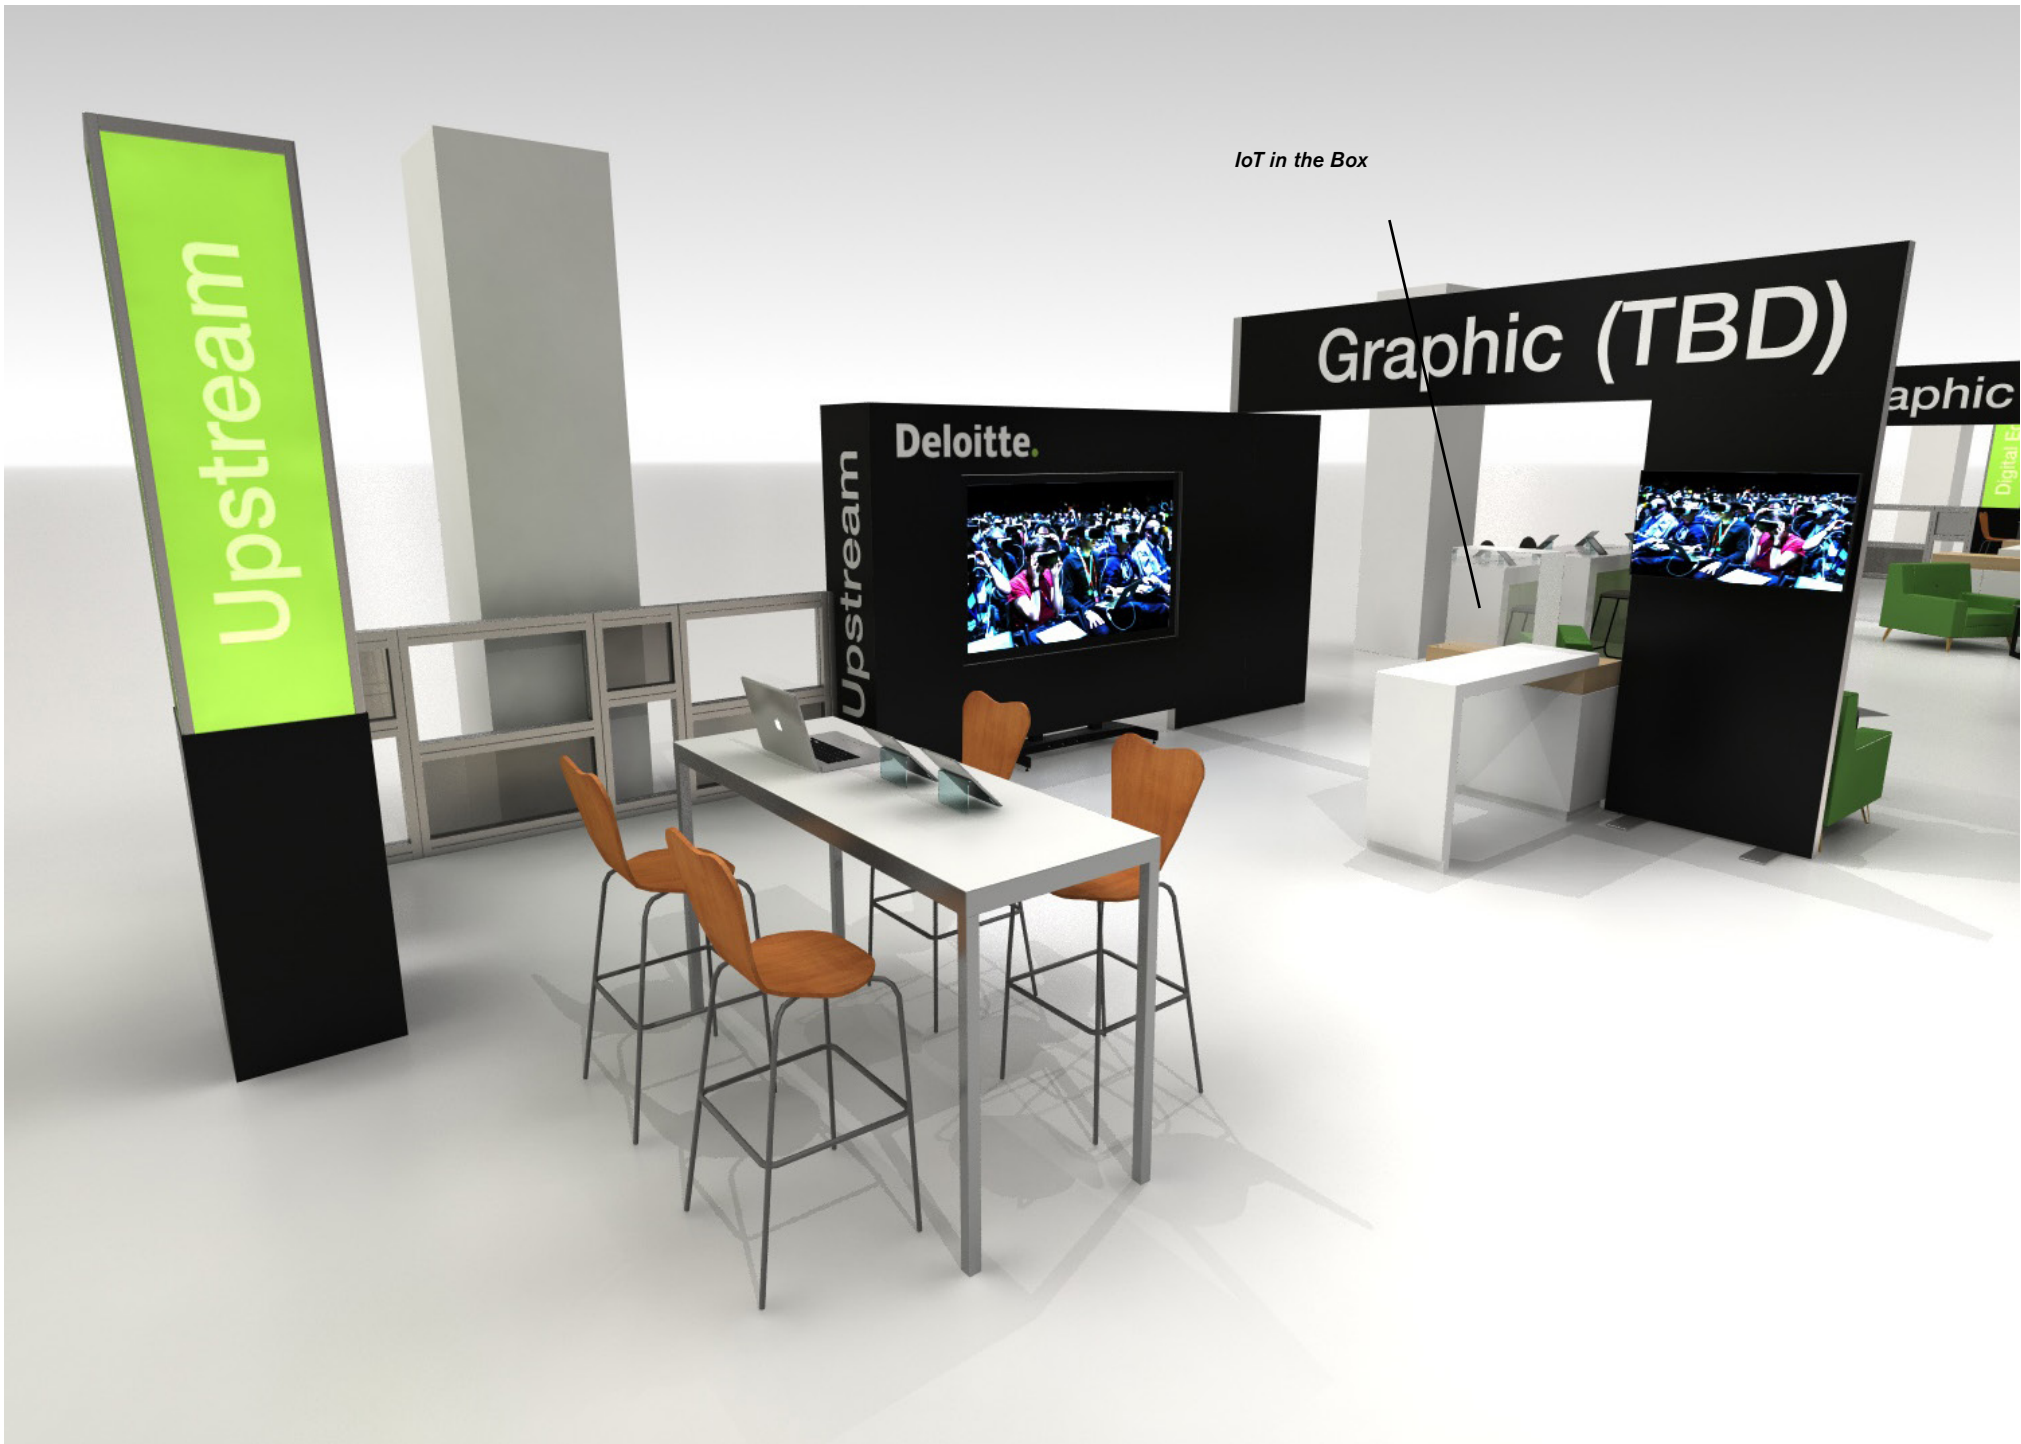

F R E E M A N

Deloitte Prefunction Area

Deloitte Oil & Gas Conference

Oct 08, 2018

MIS Towers with Backlit Acrylic Graphic Panels, Overlay PVC on Bottom

2 iPads and Printer at Each Counter
(Client-Provided)

Overlay Graphic on
Smart Counters

IoT in the Box

Fab Parsons Table (Charging Table) with Underlighting, Client-Provided Ipads

**Printed Chalkboard Panels
(Quote on Top 34" High Portion,
Area to Write on Below)**

Client-Provided Prysm Screens
 PVC Graphic Overlays

Client-Provided Kegerator

Client-Provided Kiosks

Smoked Plexi Inserts in Pony Wall Dividers

IoT in the Box

Graphic (TBD)

Downstream

Upstream
Upstream