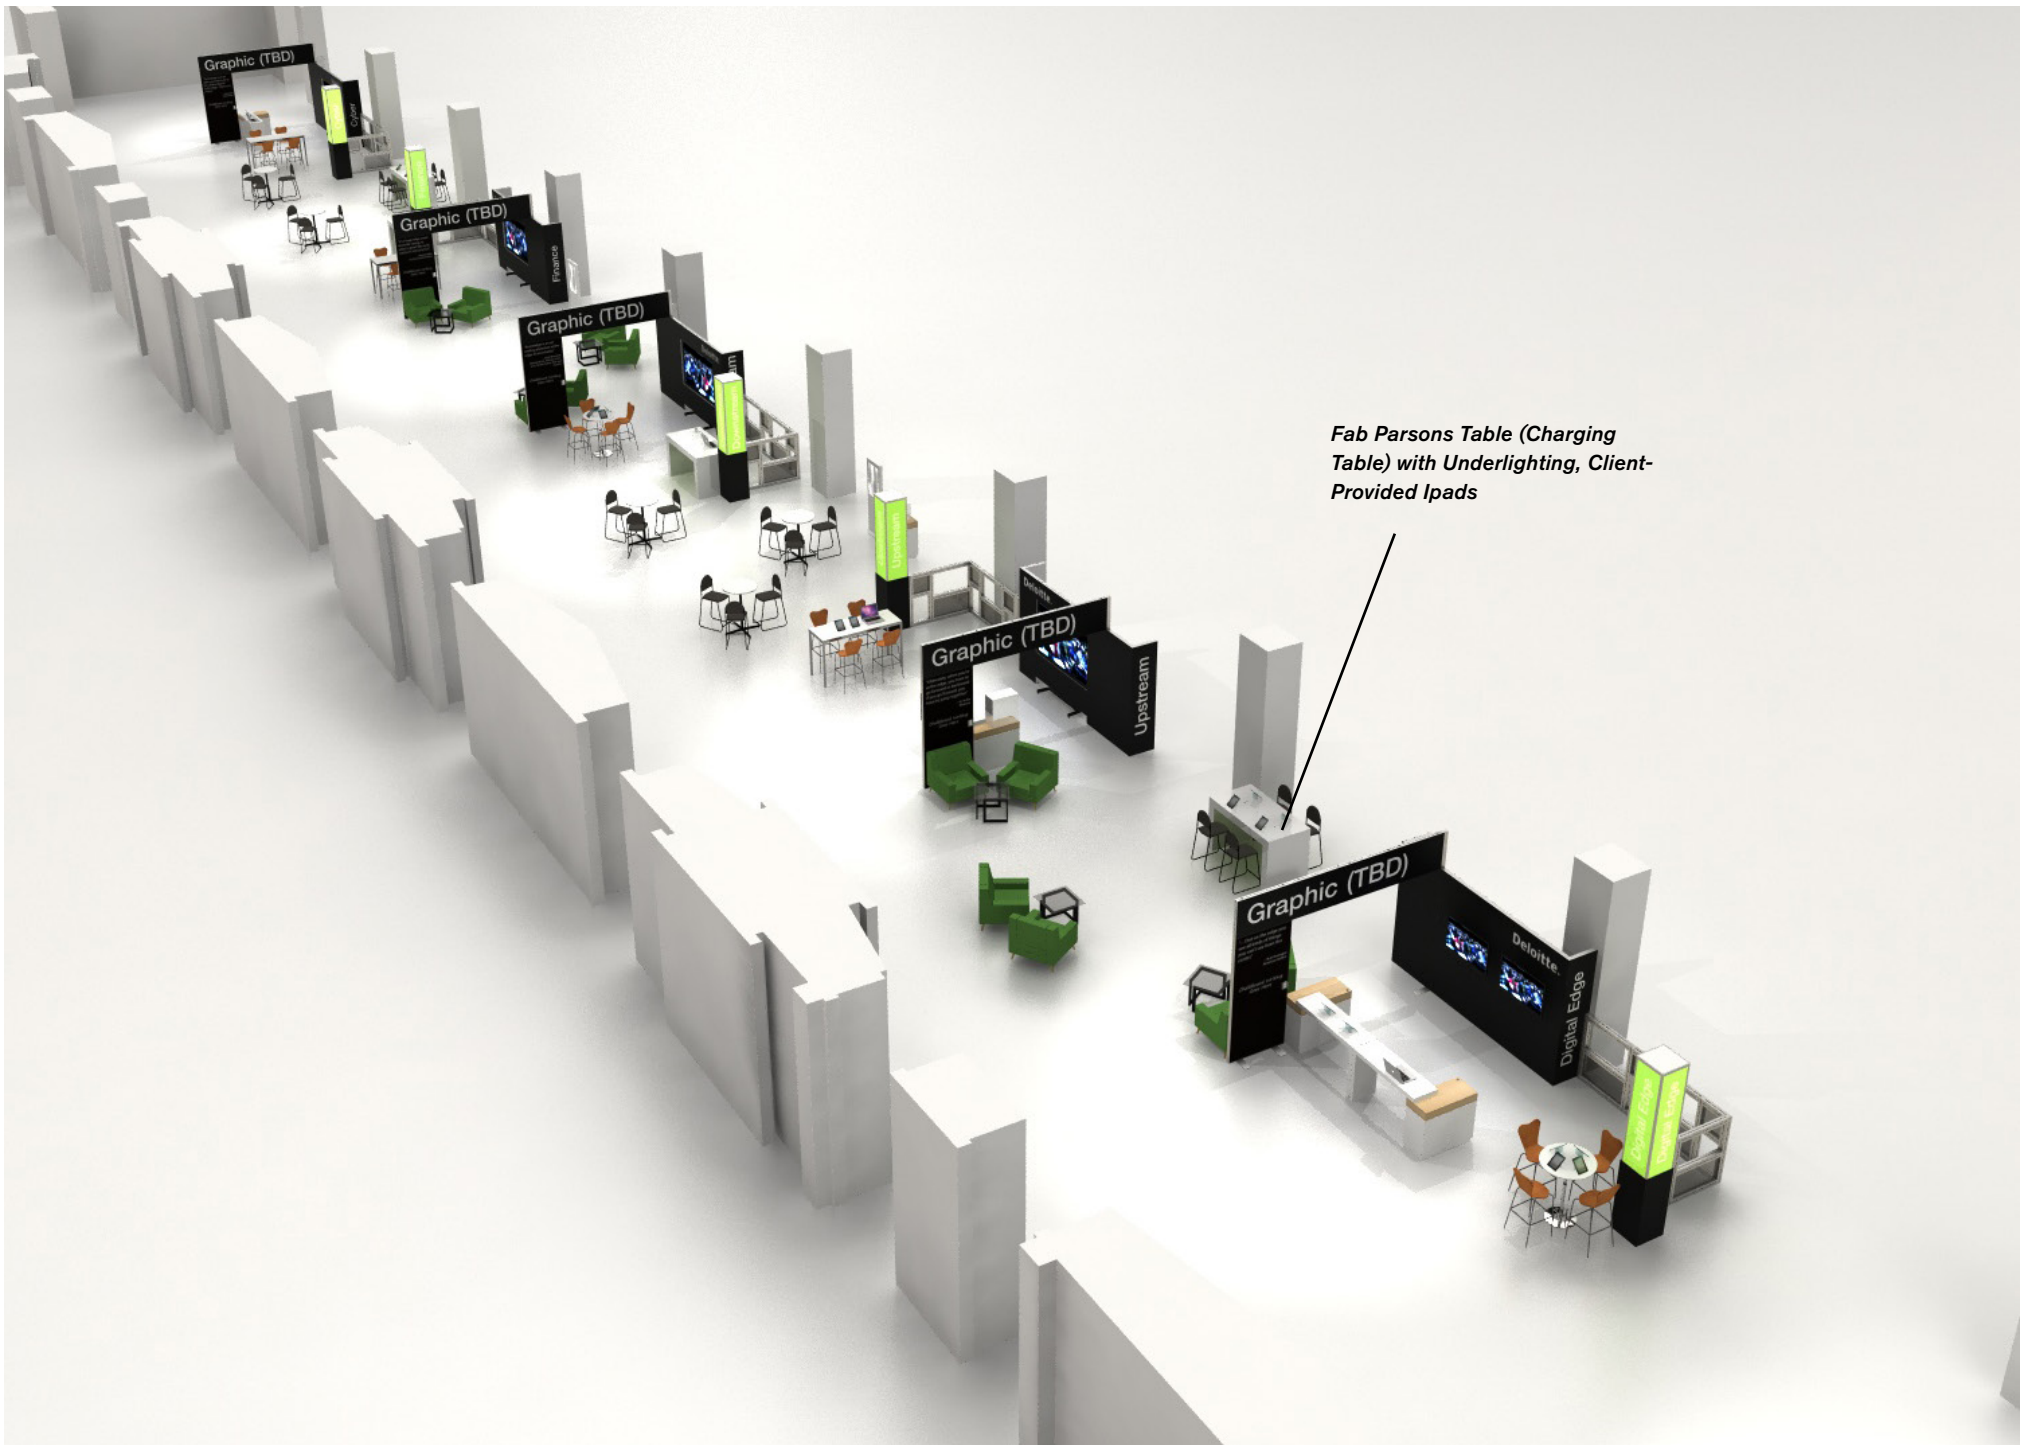

F R E E M A N

Deloitte Prefunction Area

Deloitte Oil & Gas Conference

Oct 08, 2018

MIS Towers with Backlit Acrylic Graphic Panels, Overlay PVC on Bottom

2 iPads and Printer at Each Counter
(Client-Provided)

Overlay Graphic on
Smart Counters

IoT in the Box

Fab Parsons Table (Charging Table) with Underlighting, Client-Provided Ipads

**Printed Chalkboard Panels
(Quote on Top 34" High Portion,
Area to Write on Below)**

Client-Provided Prysm Screens
 PVC Graphic Overlays

Client-Provided Kegerator

Client-Provided Kiosks

Smoked Plexi Inserts in Pony Wall Dividers

IoT in the Box

Graphic (TBD)

Downstream

Upstream
Upstream