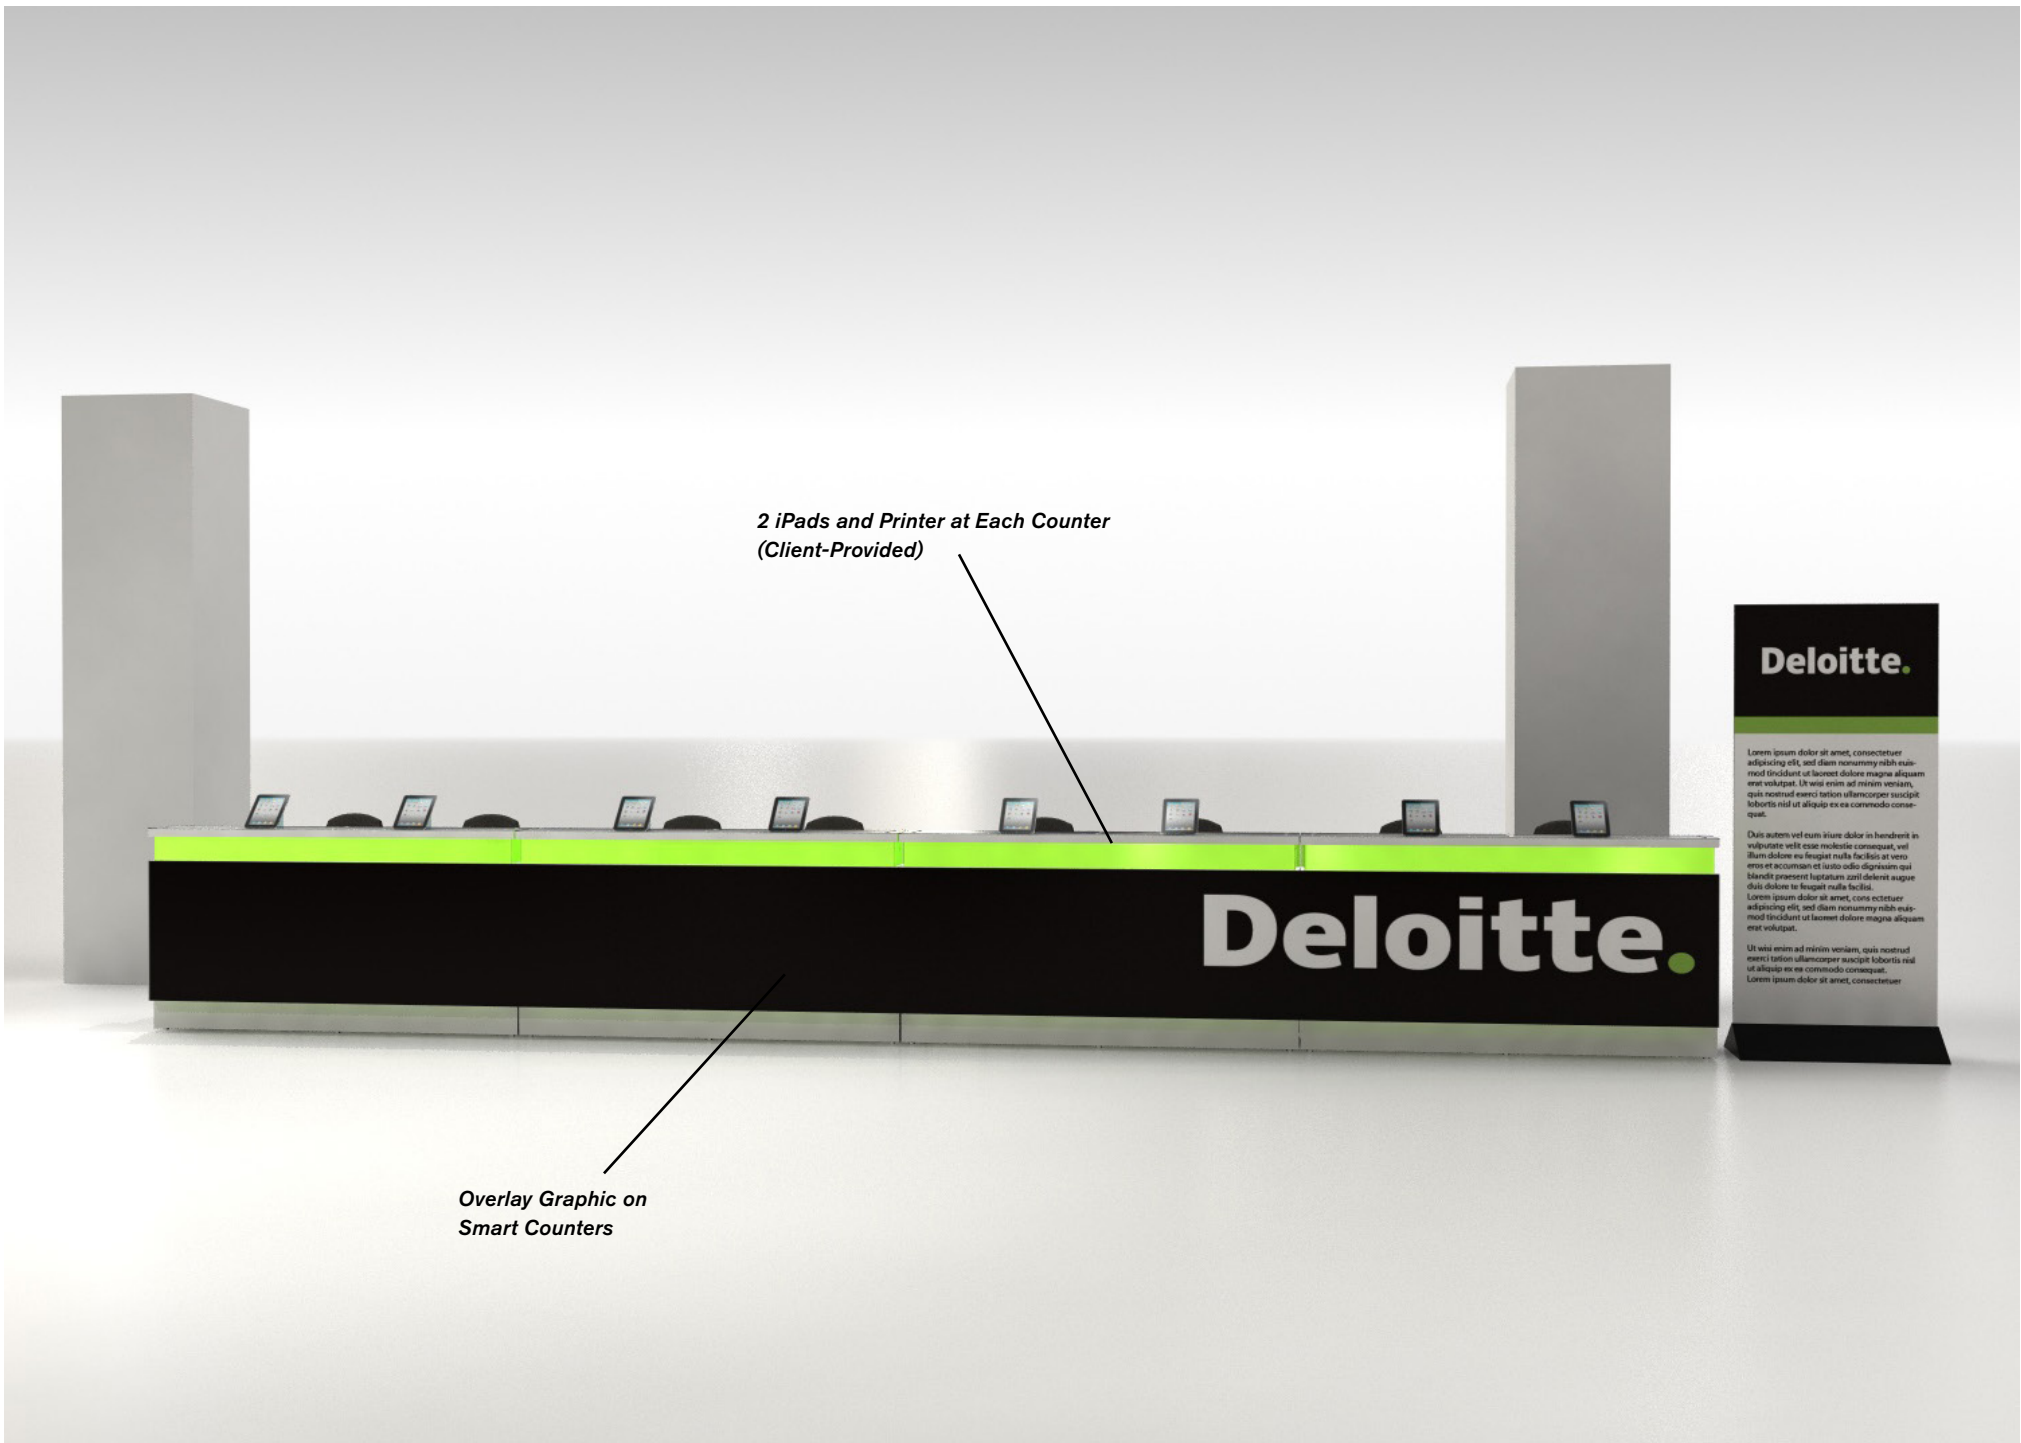

F R E E M A N

Deloitte Prefunction Area

Deloitte Oil & Gas Conference

Oct 08, 2018

MIS Towers with Backlit Acrylic Graphic Panels, Overlay PVC on Bottom

2 iPads and Printer at Each Counter
(Client-Provided)

Overlay Graphic on
Smart Counters

IoT in the Box

Fab Parsons Table (Charging Table) with Underlighting, Client-Provided Ipads

**Printed Chalkboard Panels
(Quote on Top 34" High Portion,
Area to Write on Below)**

Client-Provided Prysm Screens
 PVC Graphic Overlays

Client-Provided Kegerator

Client-Provided Kiosks

Smoked Plexi Inserts in Pony Wall Dividers

IoT in the Box

Graphic (TBD)

Downstream

Upstream
Upstream