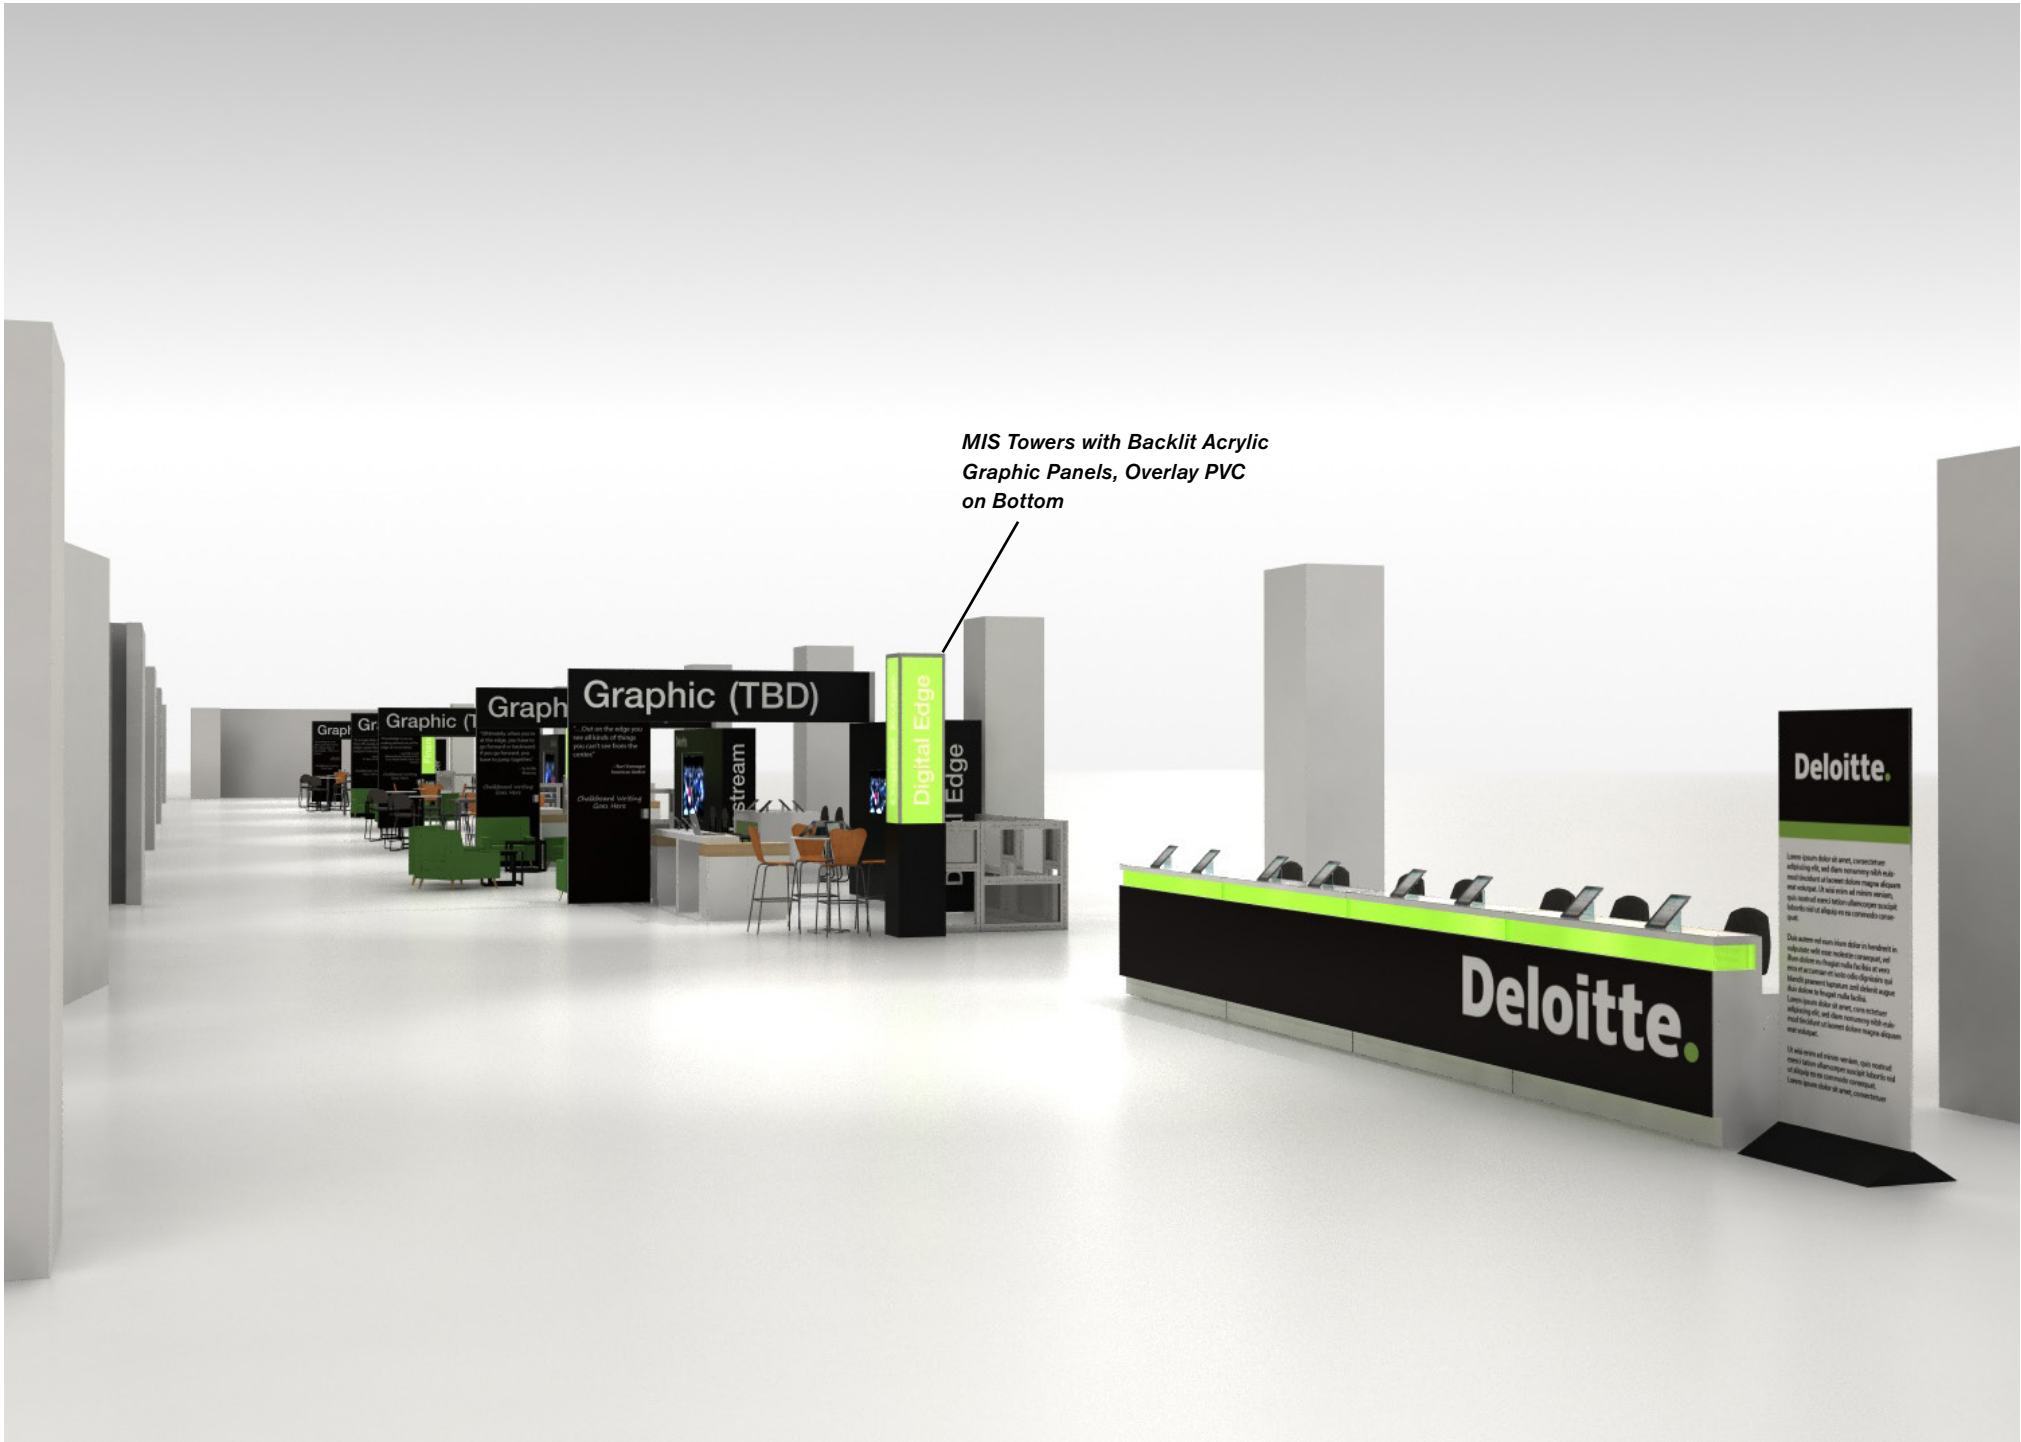

F R E E M A N

Deloitte Prefunction Area

Deloitte Oil & Gas Conference

Oct 08, 2018

MIS Towers with Backlit Acrylic Graphic Panels, Overlay PVC on Bottom

2 iPads and Printer at Each Counter
(Client-Provided)

Overlay Graphic on
Smart Counters

IoT in the Box

Fab Parsons Table (Charging Table) with Underlighting, Client-Provided Ipads

**Printed Chalkboard Panels
(Quote on Top 34" High Portion,
Area to Write on Below)**

Client-Provided Prysm Screens
 PVC Graphic Overlays

Client-Provided Kegerator

Client-Provided Kiosks

Smoked Plexi Inserts in Pony Wall Dividers

IoT in the Box

Graphic (TBD)

Downstream

Upstream
Upstream